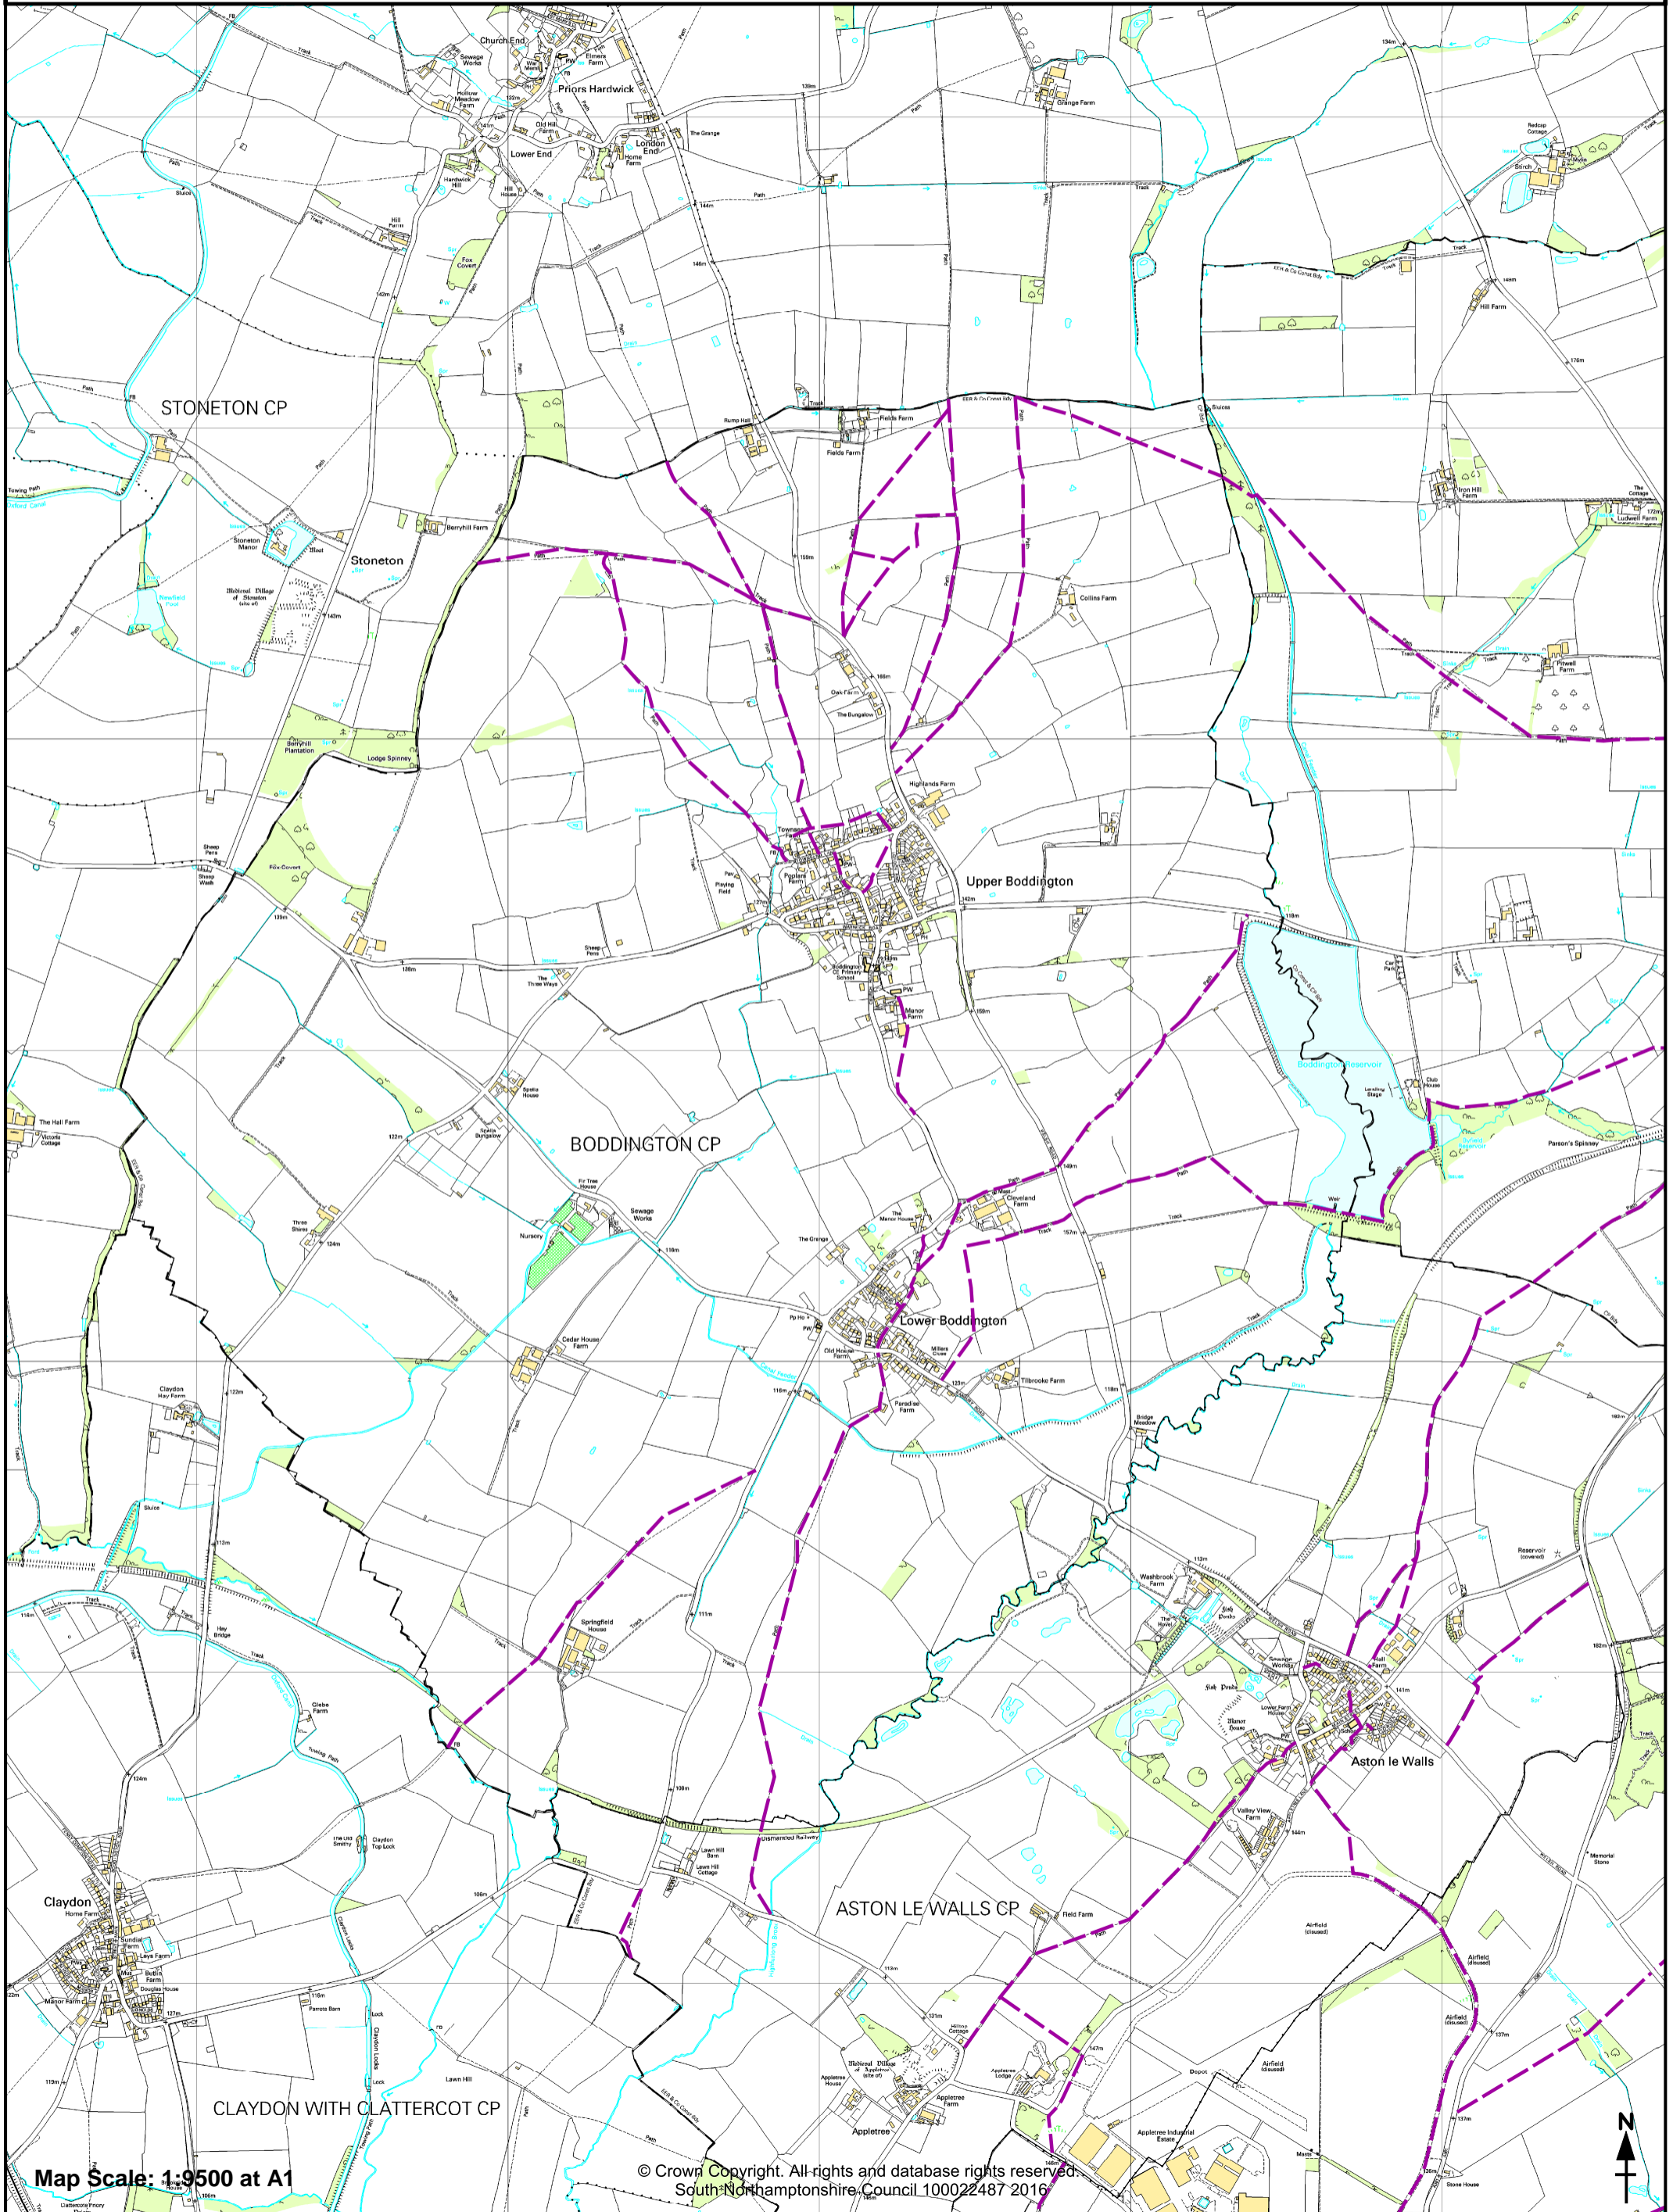

Public Rights of Way in Boddington Parish

South
Northamptonshire
Council

Map Scale: 1:9500 at A1

© Crown Copyright. All rights and database rights reserved.
South Northamptonshire Council 100022487 2016